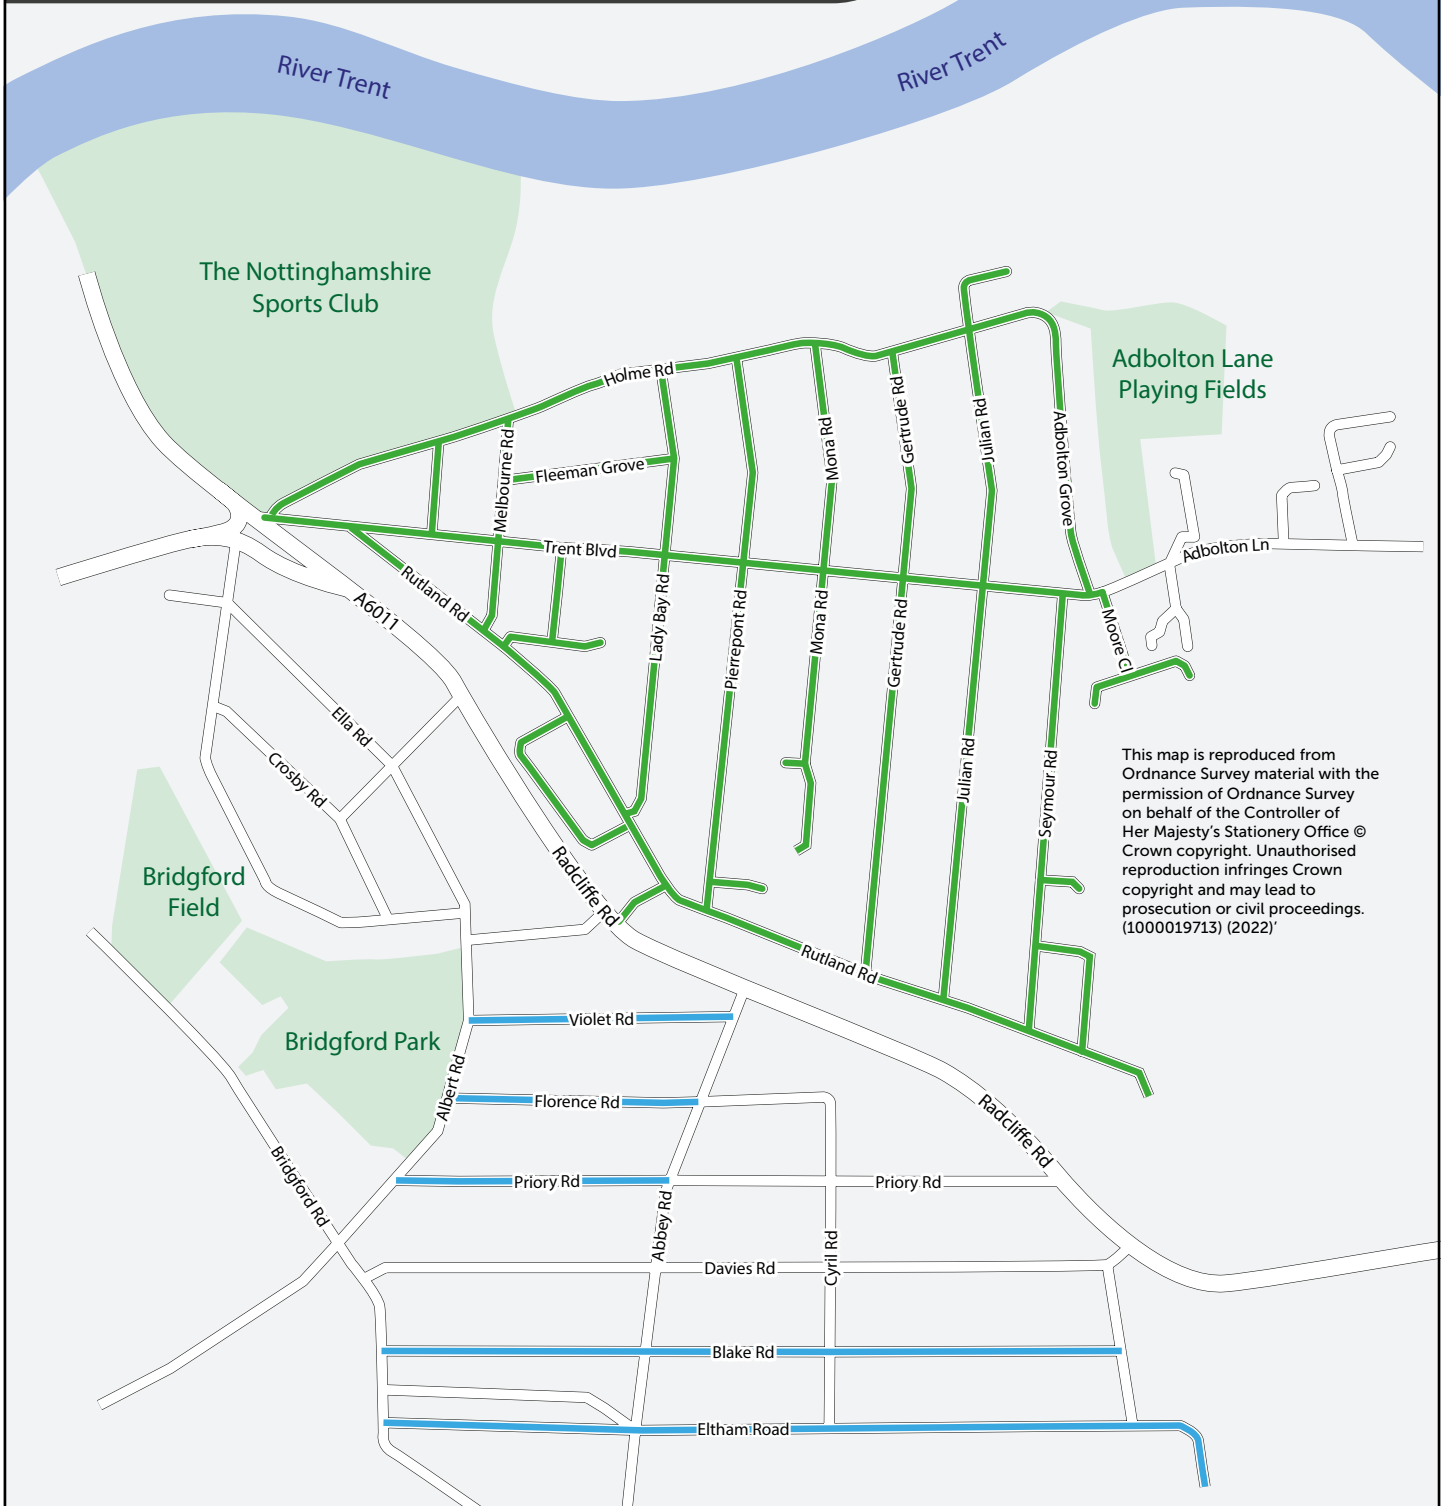

# Weed Control Map

## Key

-  Conventional weedkiller will be applied following a request from residents
-  Single treatment of conventional weedkiller applied in early Spring.