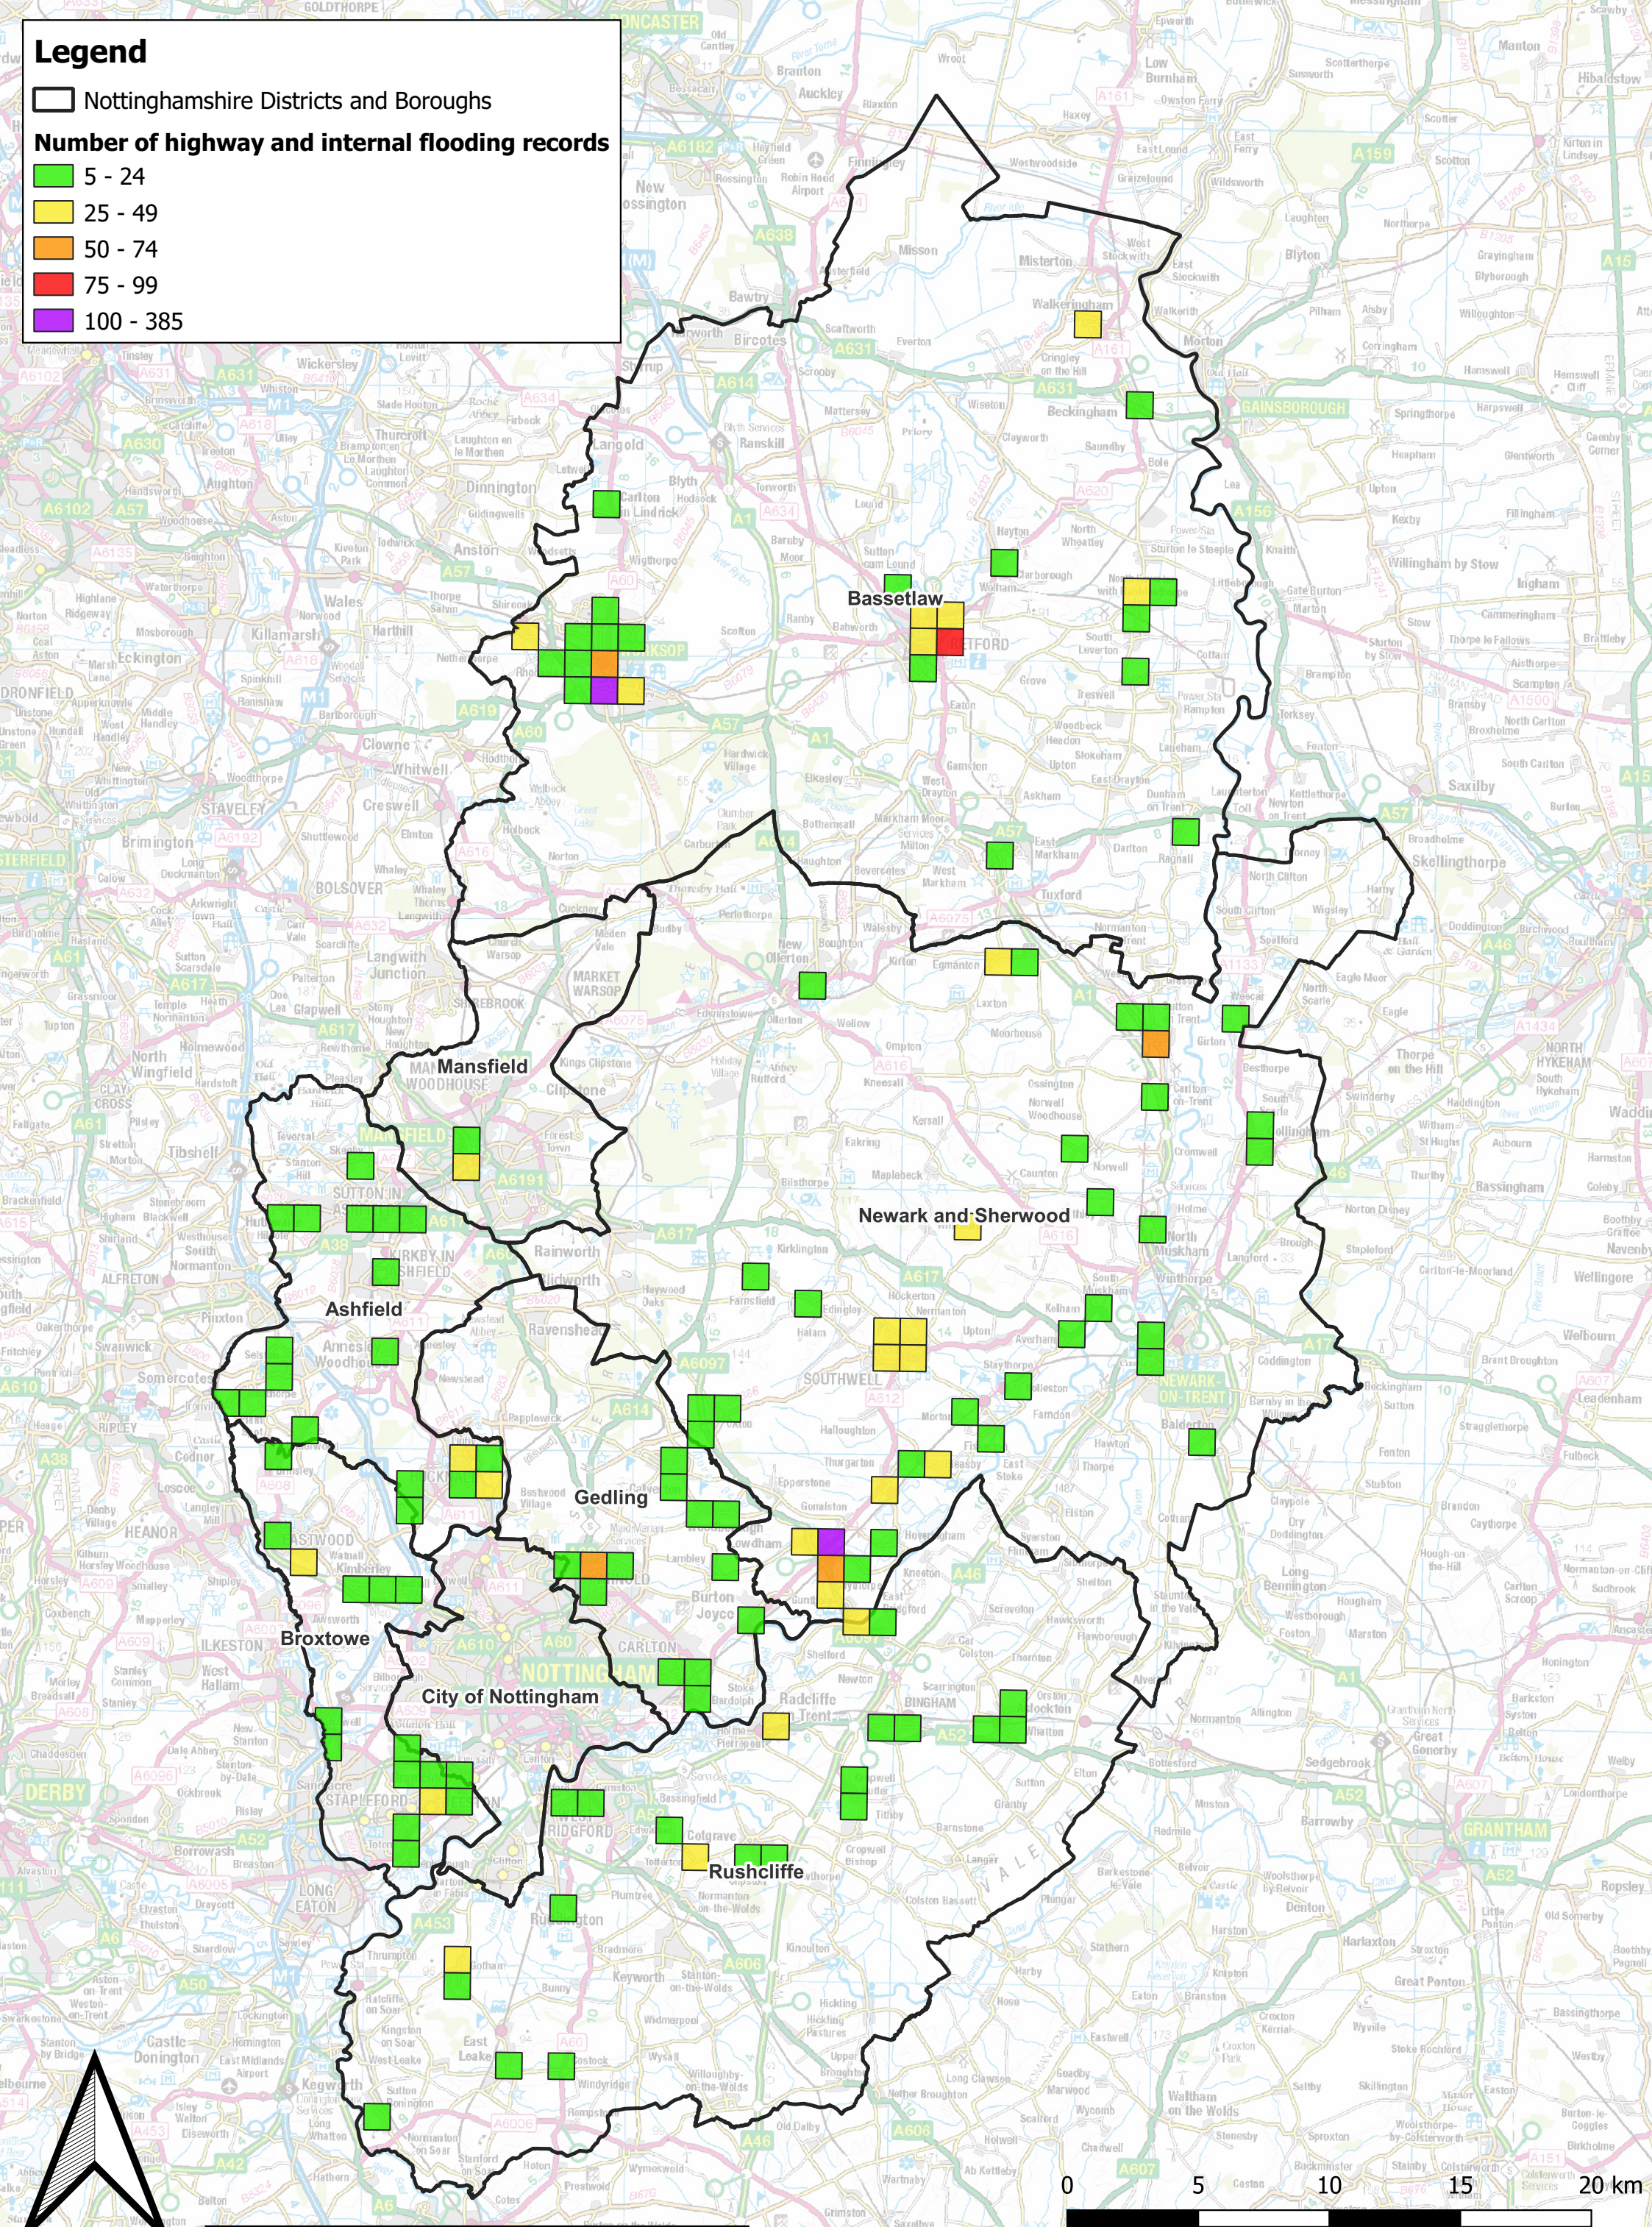

Legend

Nottinghamshire Districts and Boroughs

Number of highway and internal flooding records

- 5 - 24
- 25 - 49
- 50 - 74
- 75 - 99
- 100 - 385

© Crown copyright and database rights [2023] OS [10001971]