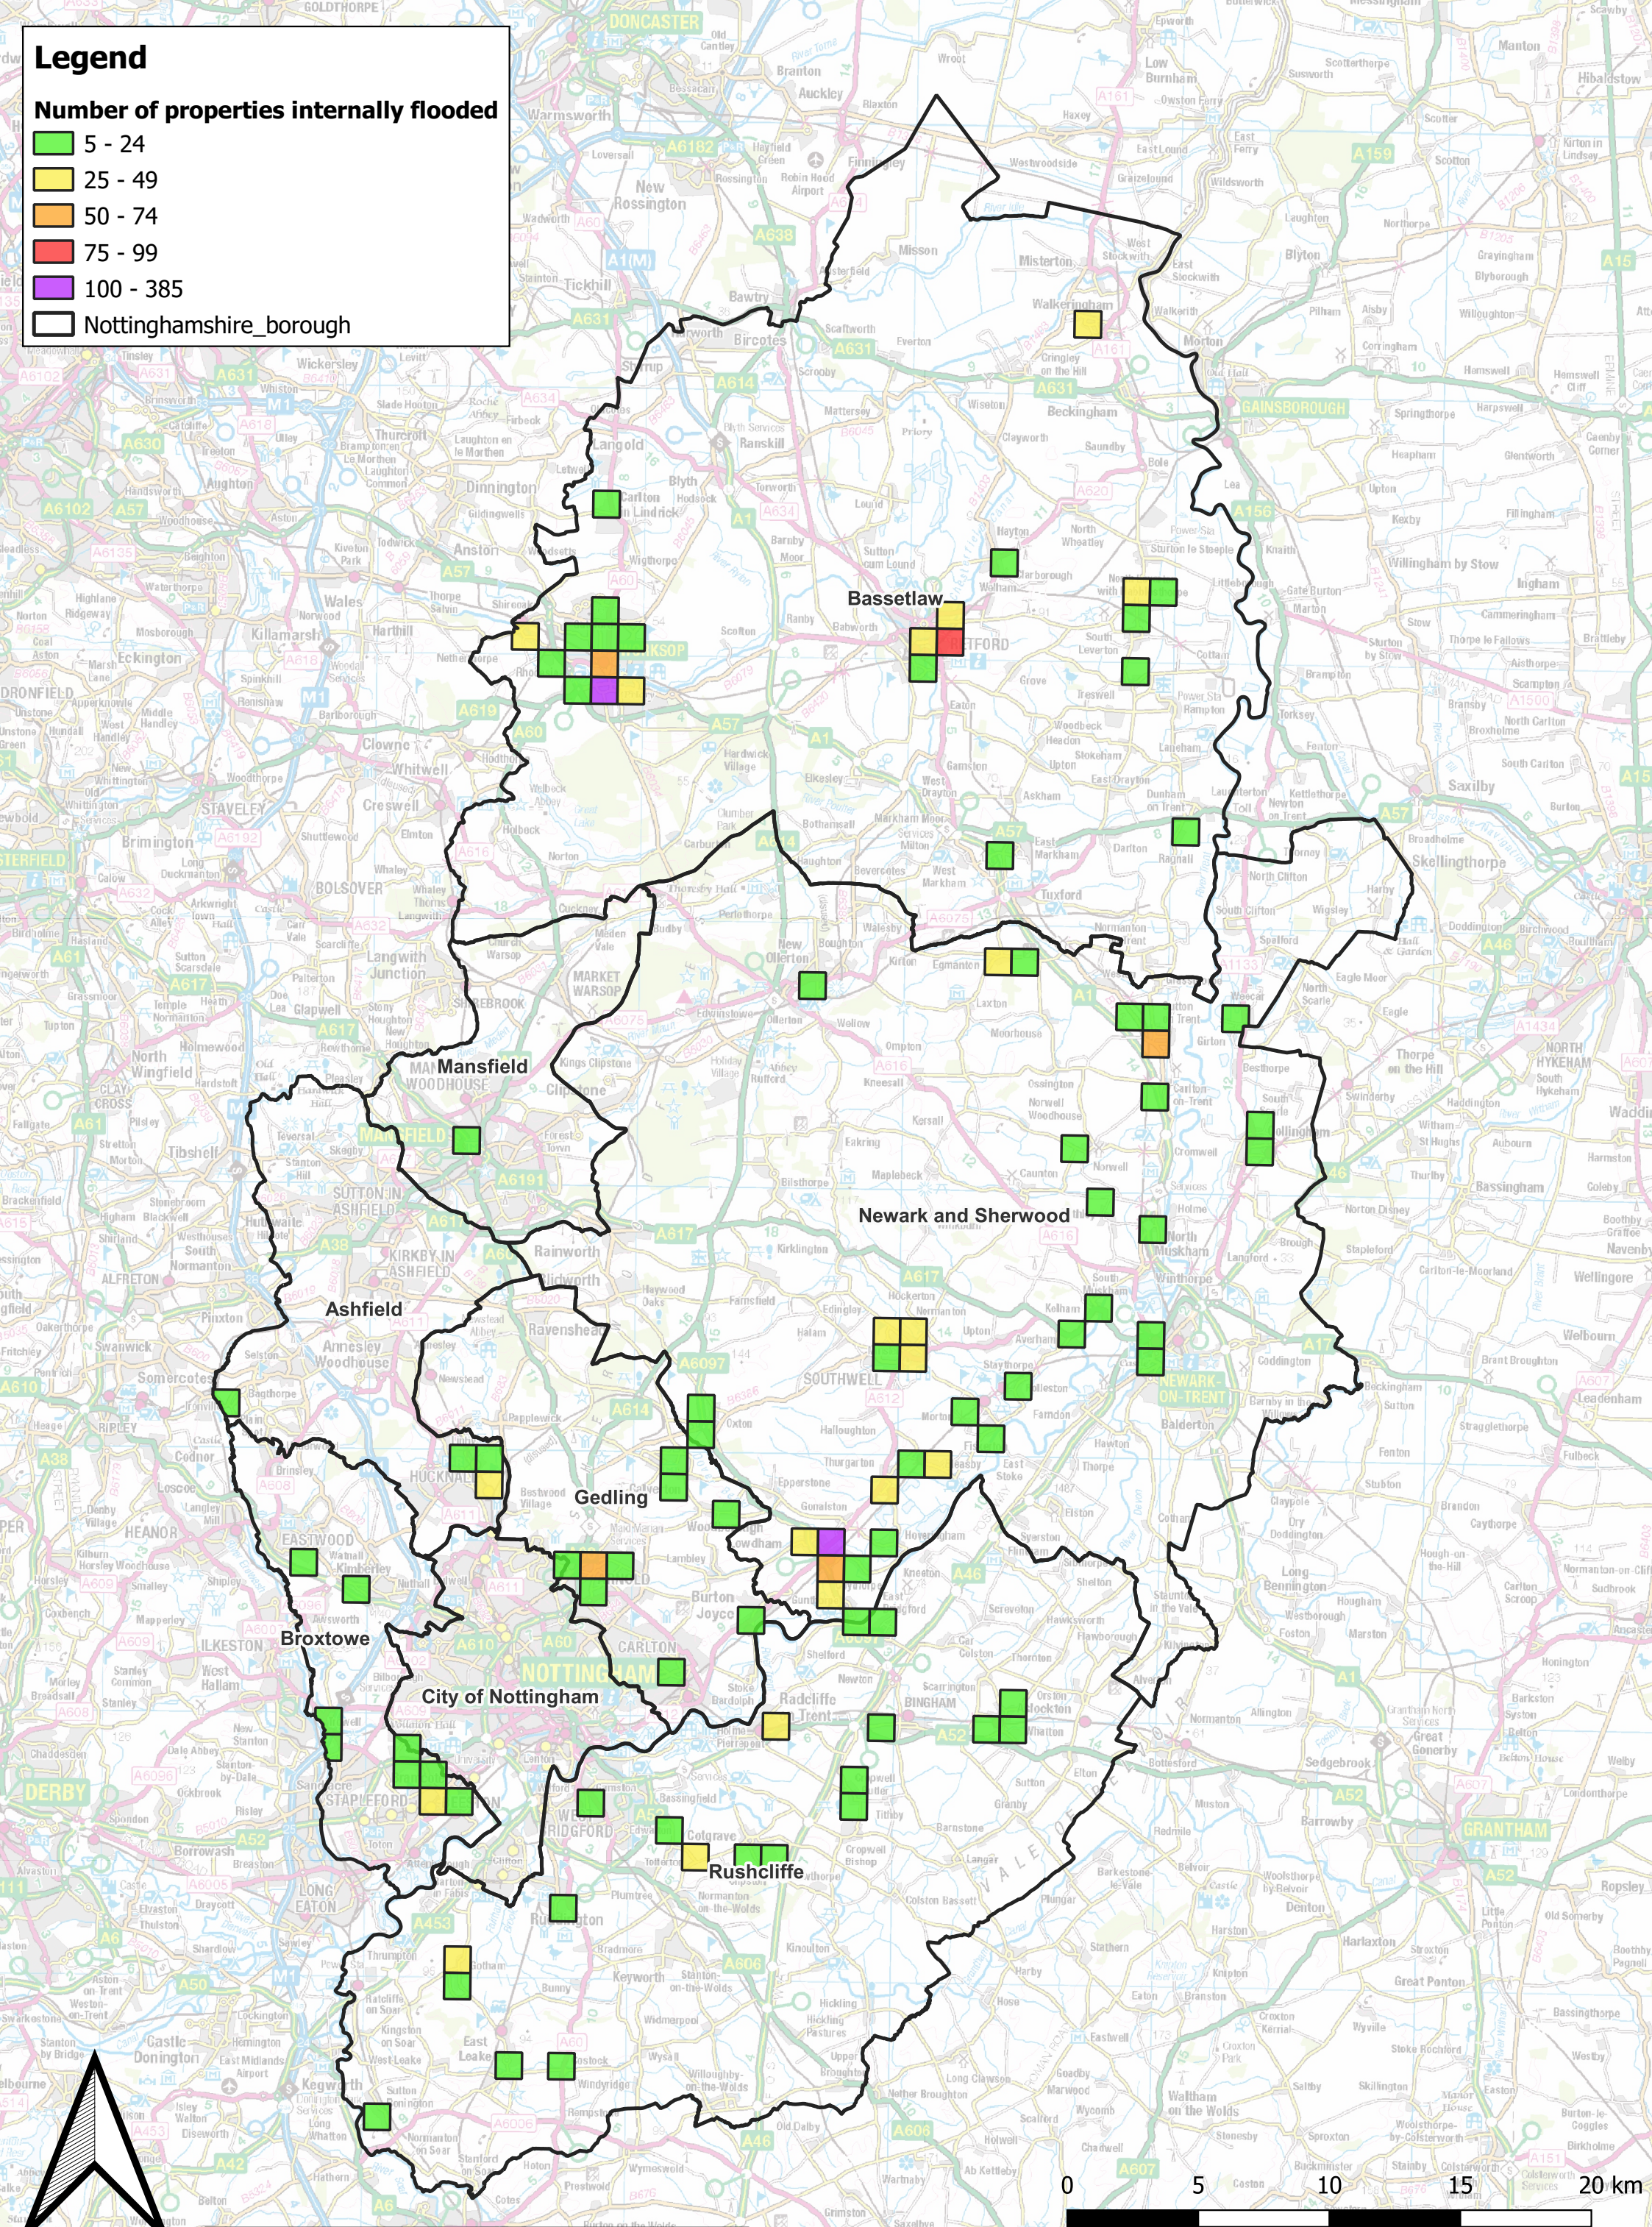

Legend

Number of properties internally flooded

- 5 - 24
- 25 - 49
- 50 - 74
- 75 - 99
- 100 - 385
- Nottinghamshire_borough

© Crown copyright and database rights [2023] OS [10001971]