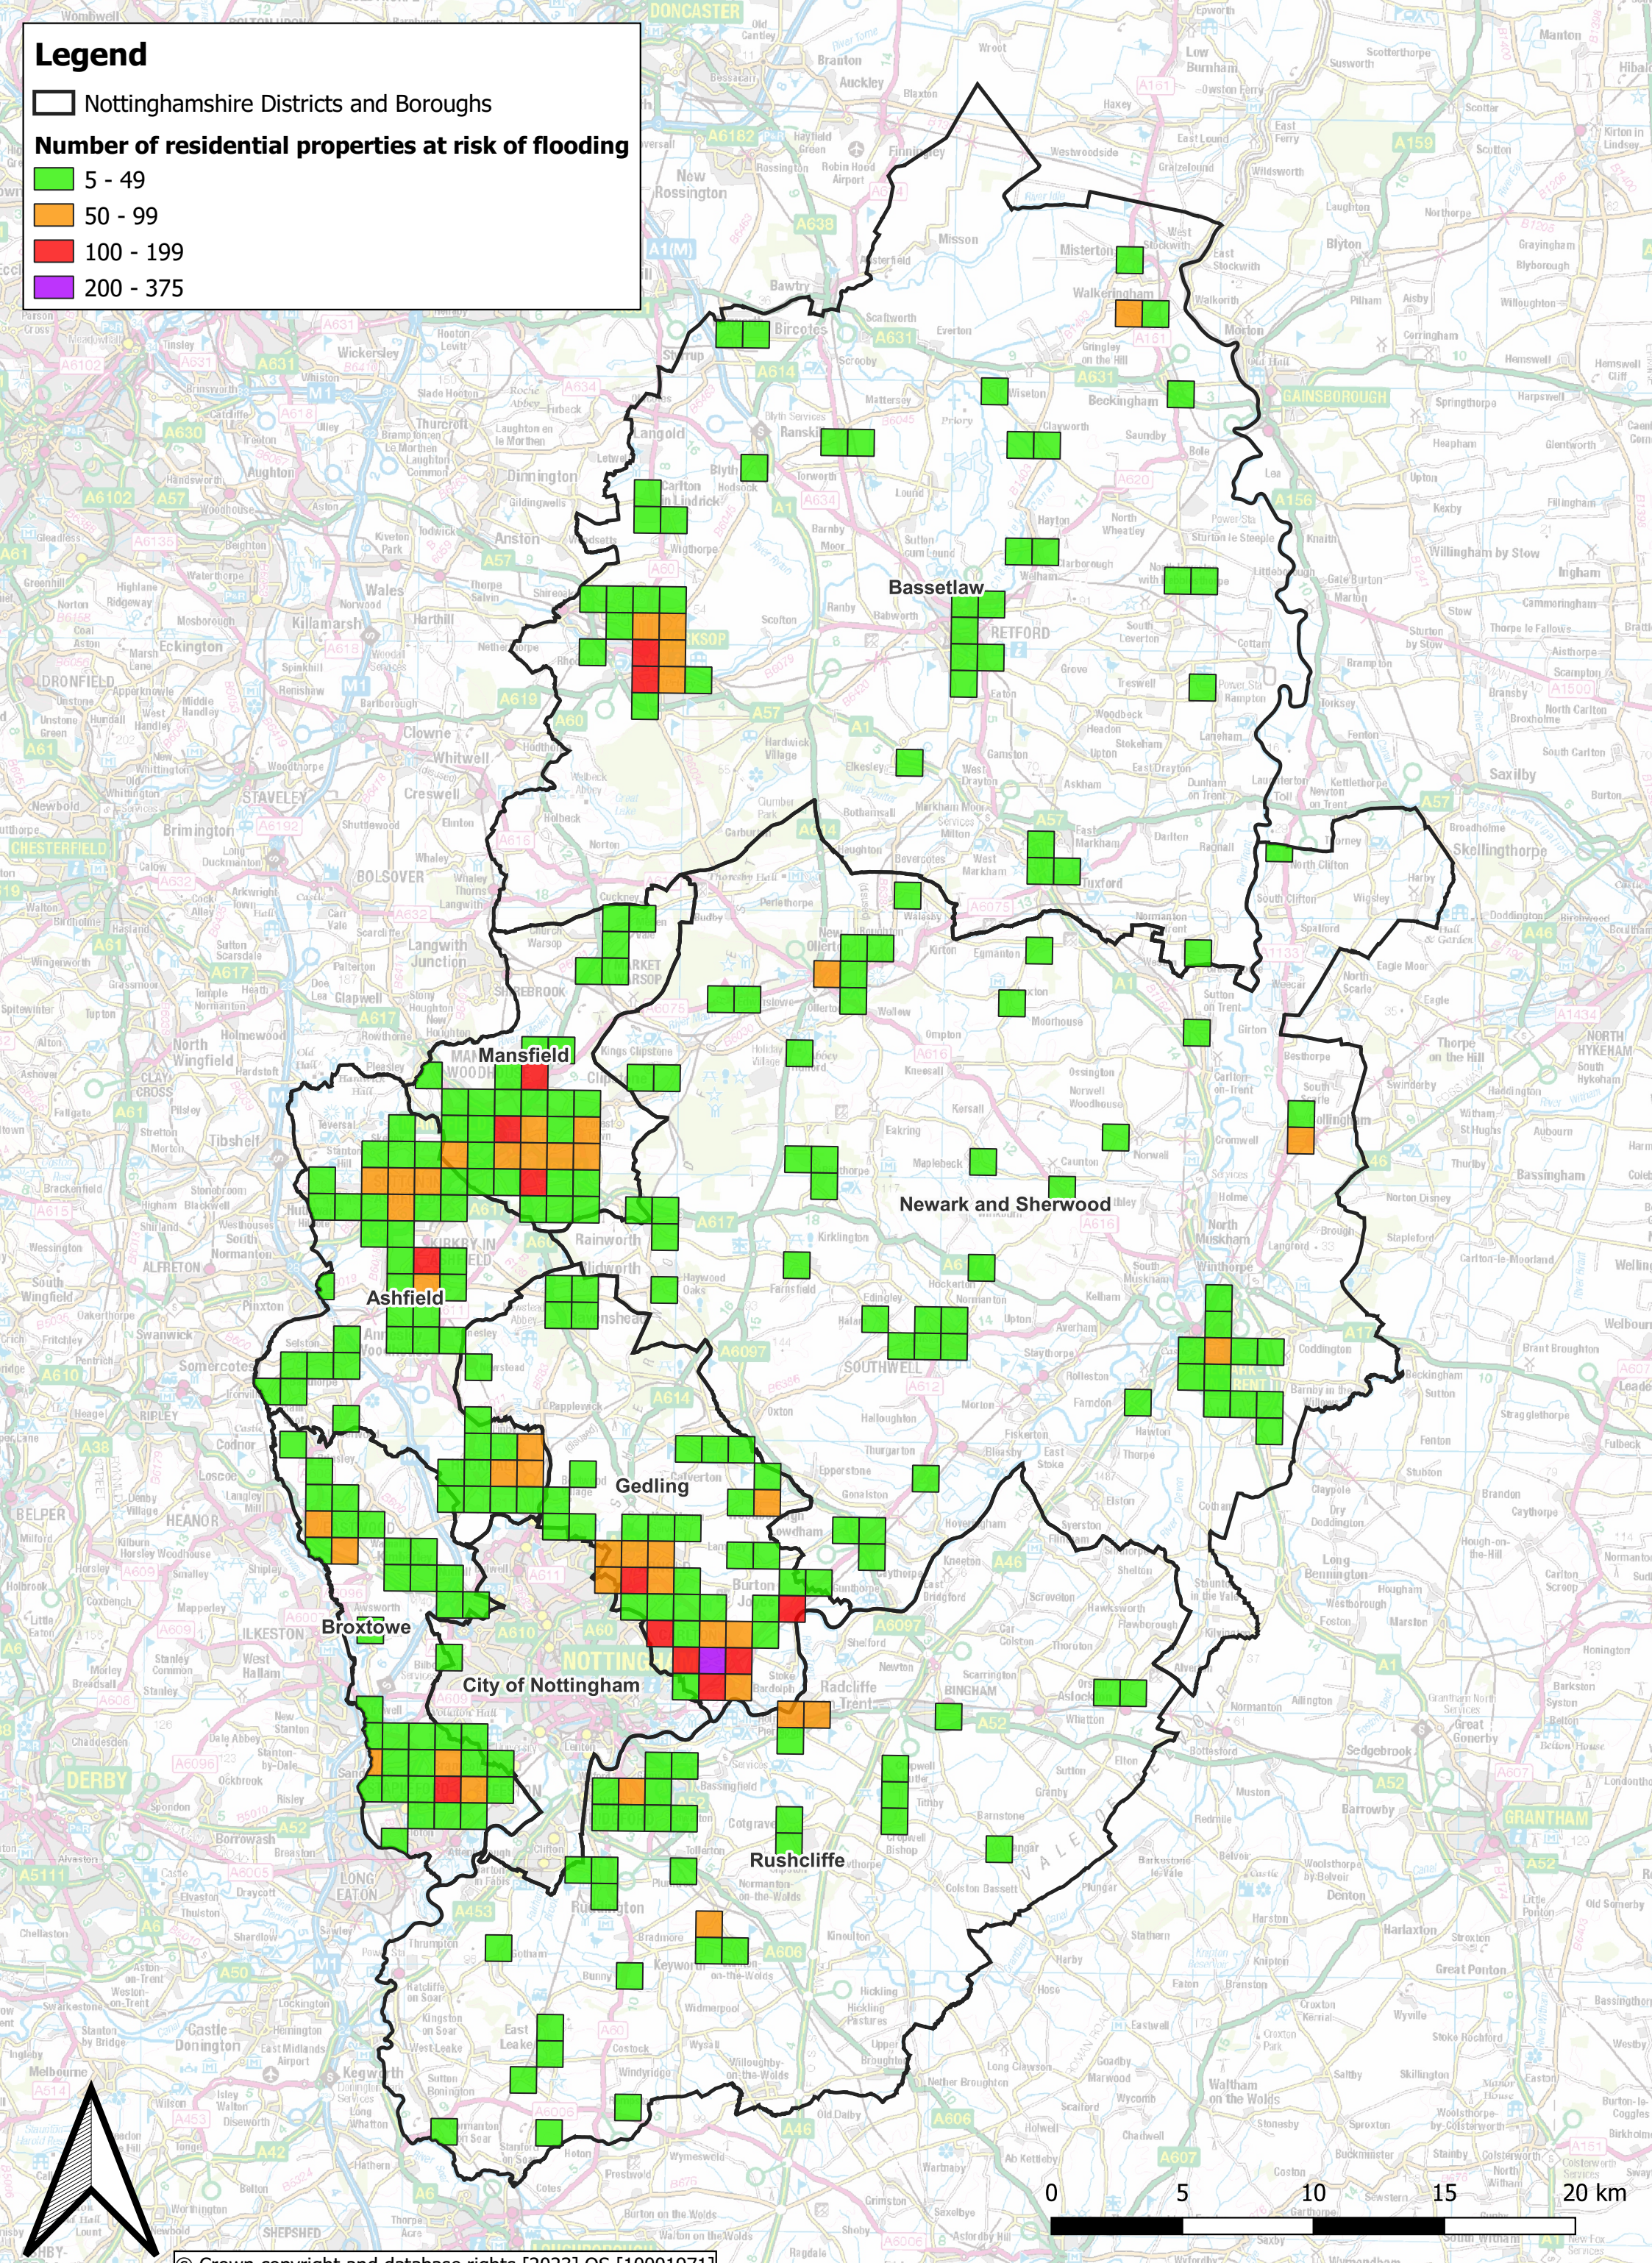

# Legend

Nottinghamshire Districts and Boroughs

## Number of residential properties at risk of flooding

- 5 - 49
- 50 - 99
- 100 - 199
- 200 - 375

© Crown copyright and database rights [2023] OS [10001971]

**Nottinghamshire  
County Council**

**Nottinghamshire PFRA**

Number of residential properties at risk of flooding

Scale: 1:350000

Date: 08/12/2022