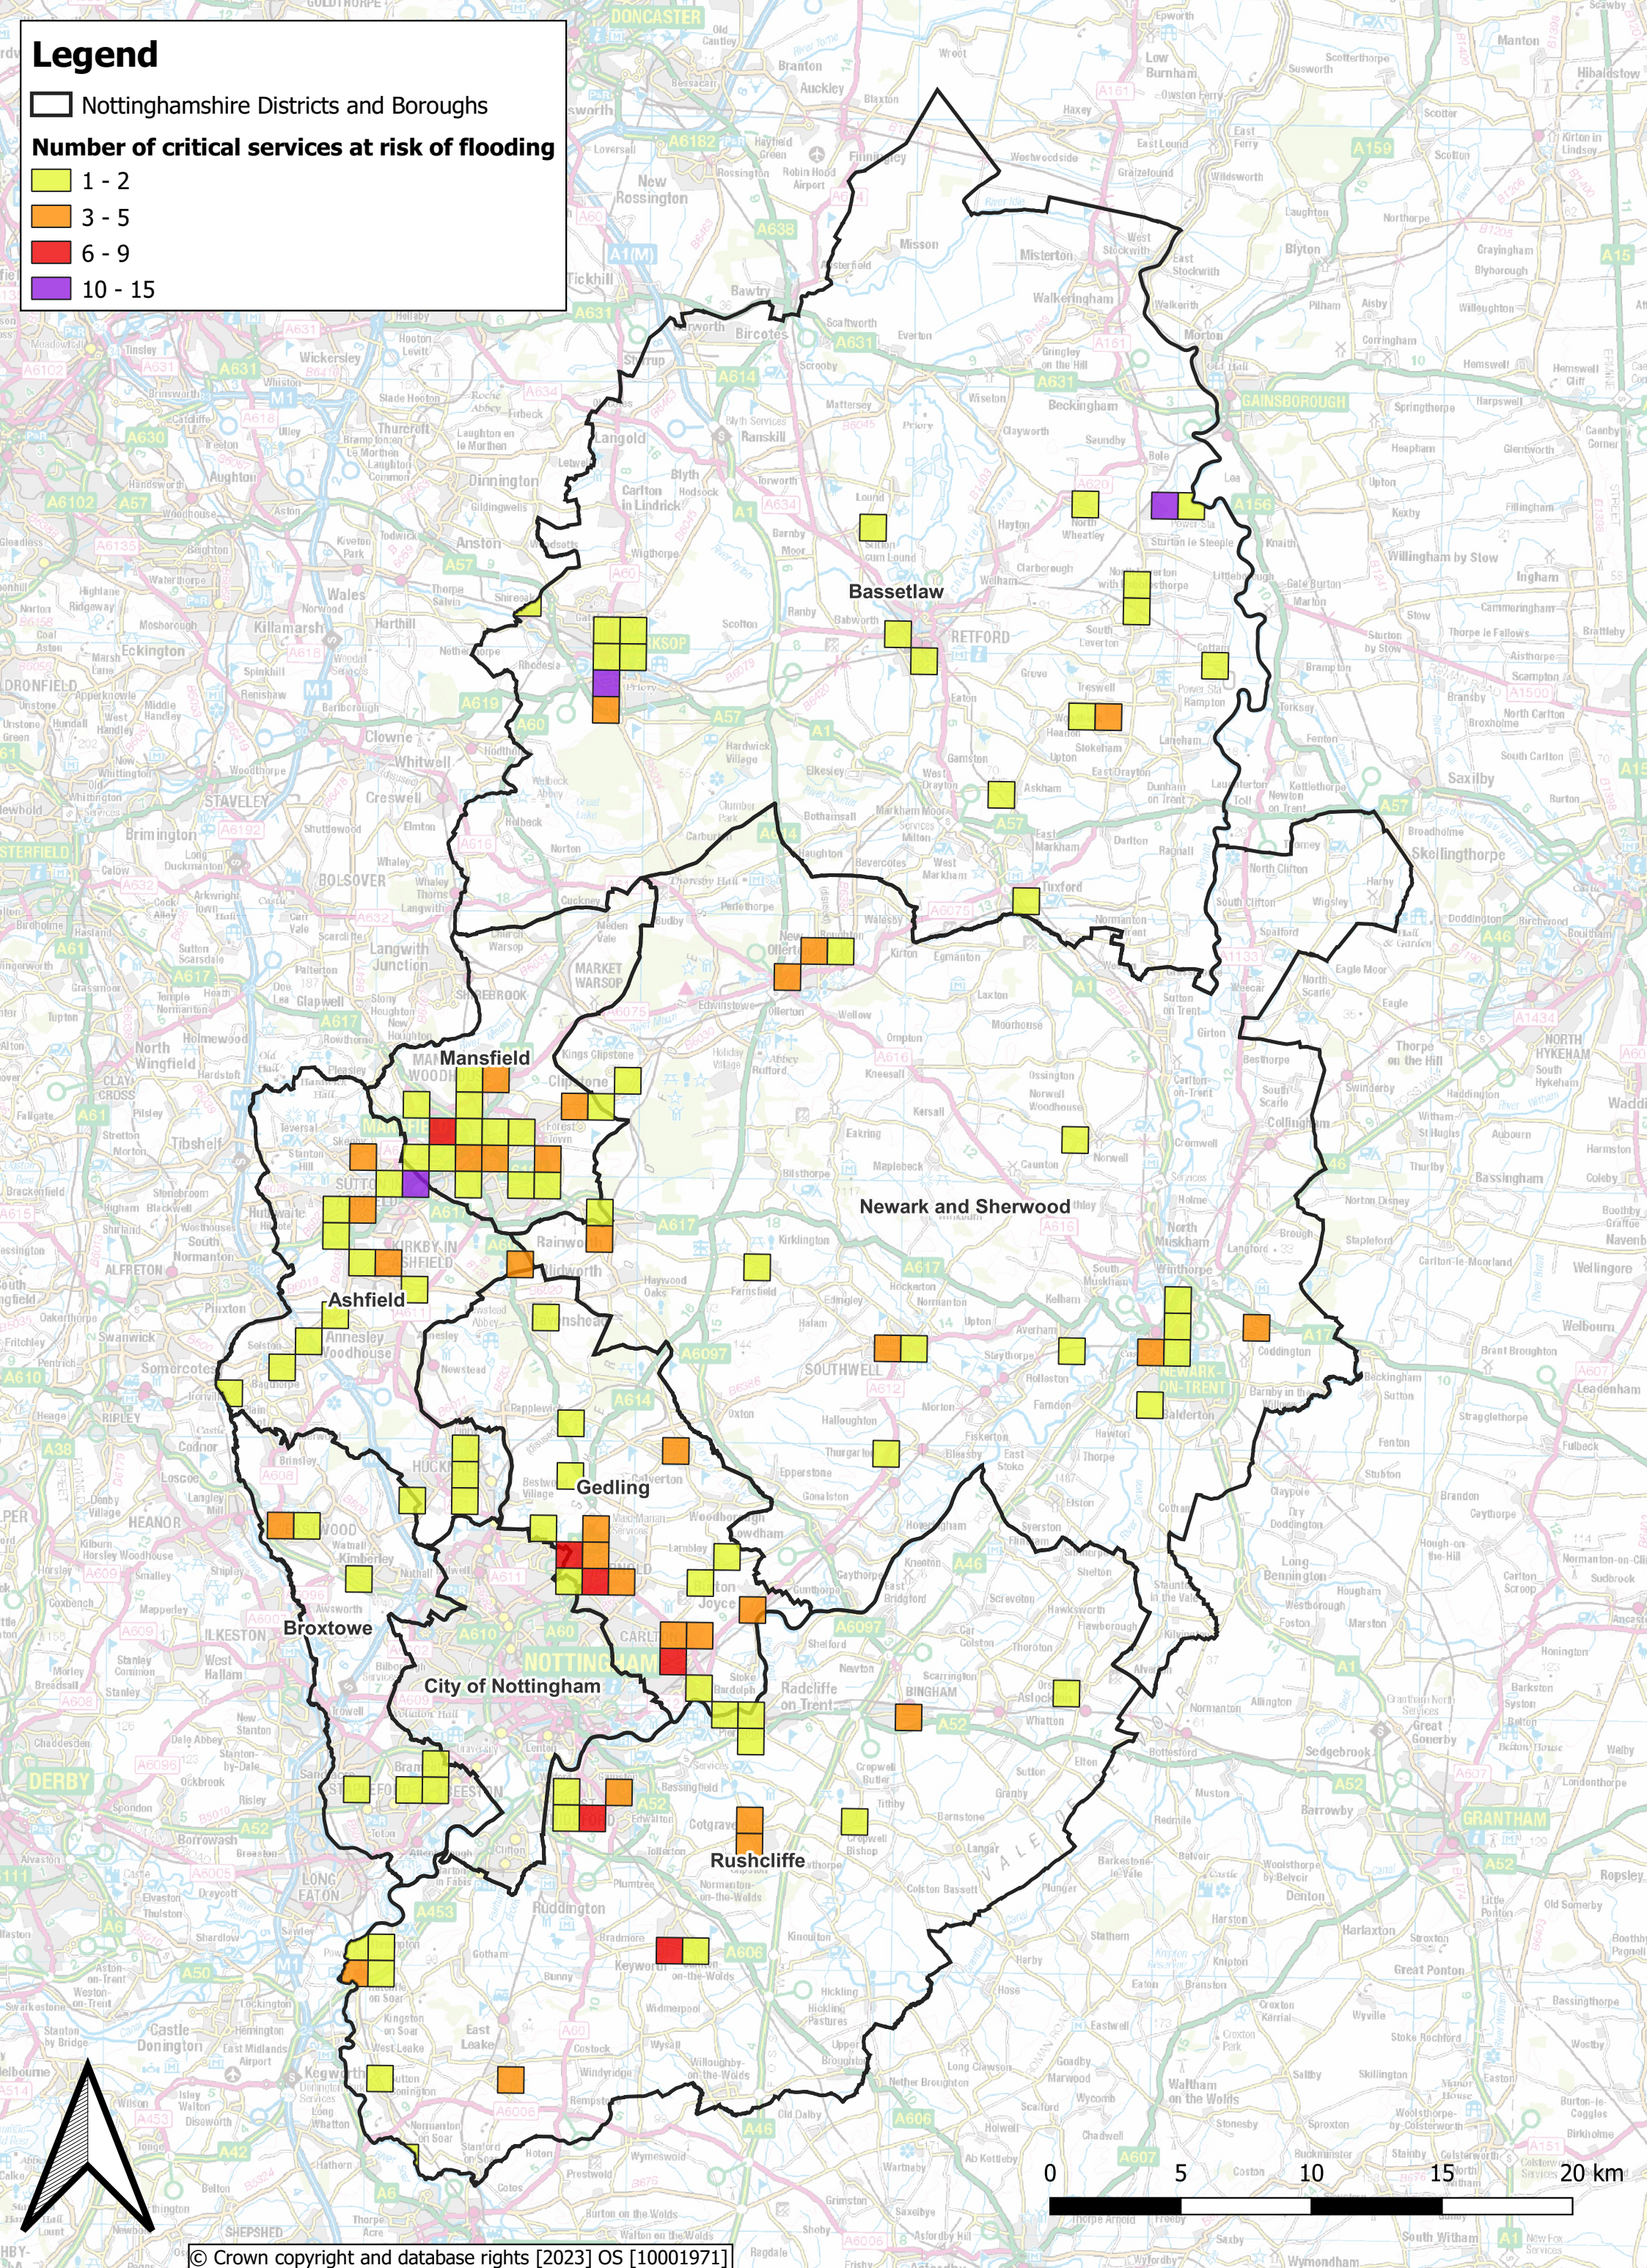

Legend

Nottinghamshire Districts and Boroughs

Number of critical services at risk of flooding

- 1 - 2
- 3 - 5
- 6 - 9
- 10 - 15

© Crown copyright and database rights [2023] OS [10001971]